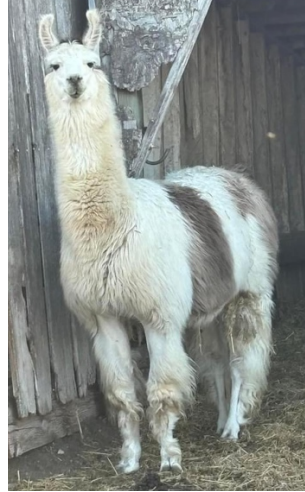

Claims Male Class – Claim Price \$3,000

WCF Mighty Nova

ILR 298670

DOB 5/24/23

Male

Mighty Quinn X SRLI Naeya

Wolf Creek Farms is proud to present WCF Mighty Nova as our male claims entry!

Nova is a super cool silky paint male with plenty of stretch and style. Not only is the phenotype of this male awesome, the genotype of this male is just as great. Mighty Quinn as the sire, is a full brother to the nationally known Dr P. from Namaste Farms. Then you top it off with SRLI Naeya with Starr Alliance in the background making this offspring a total package.

Any questions about this male, reach out to me I'd be glad to talk about him with you!

Contact Joe Ruzicka for additional information.

319-269-2279

llamaboy4@gmail.com

Photo taken 6/13

Photo taken 5/18

Dam – SRLF Naeya

Sire – Mighty Quinn