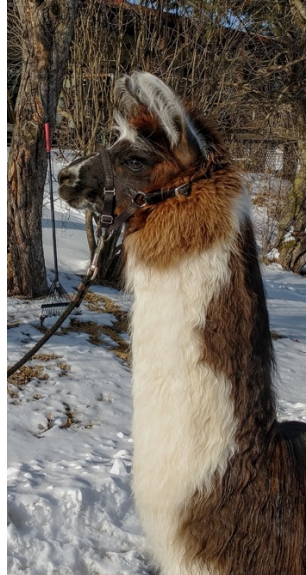

## Ollendick Farms Camry

Consigned by Ollendick Farms

ILR #299864

DOB 6/30/24

Female

Ollendick Farms Camry is a very special flashy young female, We always consign one of our Best to the Spring Sale and Camry is a complete package, very correct conformation, nice bone, great movement, impeccable top line, long neck, very feminine yet athletic looking, with a beautiful head and ears and beautiful fiber. She is the first offspring female out of Ollendick Farms Caine, a Tall grey suri male with abundant bone, a Cainan son. Her Dam is a Sandstone daughter out of a Zhazam female. This female has our best genetics including GNLC Caspian, Sijama Zhazan, Sandstone, GNLC Dom, Sijama Zumiez, Ollendick Farms Kianna just to name a few. Show her, win some ribbons and then add her to your breeding program, Camry is going to be a big Tall female, Don't miss this opportunity.